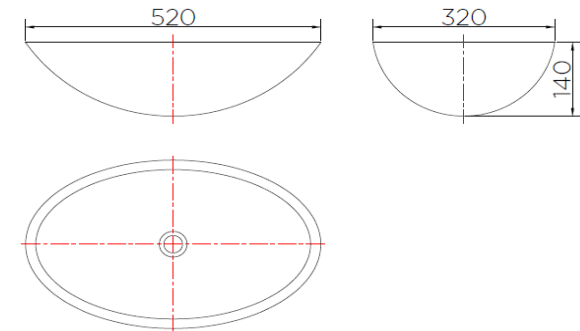

SPECIFICATION SHEET

ชื่อสินค้า

อ่างล้างหน้าทรงกลมแบบวางบนเคาน์เตอร์
(ไม่มีรูน้ำล้น)
ขนาดกว้าง 520 x ยาว 320 x สูง 140 มม.

แบรนด์

เอสเธอร์

วัสดุ

อ่างล้างหน้า : เซรามิก

สี

ชนิดผิวเคลือบ : ผิวเคลือบสีขาว

ลักษณะสินค้า

อ่างล้างหน้า : แบบวางบนเคาน์เตอร์
ขนาด : 520x320x140 มม.
รูน้ำล้น : ไม่มีรูน้ำล้น

สินค้าในชุดประกอบด้วย

อ่างล้างหน้า
อุปกรณ์ติดตั้ง

แนะนำใช้กับ

ก๊อกน้ำ : ก๊อกน้ำกระด ฟอเซท
สะดืออ่าง : BAD4R-50 หรือเทียบเท่า
ท่อน้ำทิ้ง : BAT2S-50 หรือเทียบเท่า
สตอปวาล์ว : KA-01-472-50 หรือเทียบเท่า
สายน้ำดี : KA-01-500-16-WH หรือ
เทียบเท่า

Item name

Counter top wash basin
(without overflow)
size Width 520 x Long 320 x High 140 mm.

Brand

Esther

Materials

Body : Ceramic

Finish

Coating surface : White coating

Product Descriptions

Wash basin : Counter top
Size : 520x320x140 mm.
Over flow : Unavailable

Consist of

Wash basin
Fixing material

Recommendation

Faucet : Karat faucet
Waste basin drain : BAD4R-50 or equivalent
P-Trap : BAT2S-50 or equivalent
Stop valve : KA-01-472-50 or equivalent
Inlet hose : KA-01-500-16-WH or equivalent

Item number

ECW-01-200-11

Dimension	Dimension pack.	Unit
520x320x140	535x350x175	mm
Net Weight	Gross Weight	Unit
6	7	kg
Packing type	Packing unit	UOM
Brown box	1Pc/Carton	Pc
SKU Barcode		
885 1674 65014 3		

Karat
FAUCET
The moment of happiness

สอบถาม เสนอแนะ
Call Center 08 0555 8555

บริษัท กระด ฟอเซท จำกัด

888/157-159 ชั้น 15 อาคารมหาจุฬาลงกรณ
ถนนเพชรบุรี แขวงลุมพินี เขตปทุมวัน กรุงเทพฯ 10330
โทรศัพท์ 0 2253 6786-8, 0 2253 8062
โทรสาร 0 2255 5331-2
http://www.karatfaucet.com
E-mail : support@karatfaucet.com