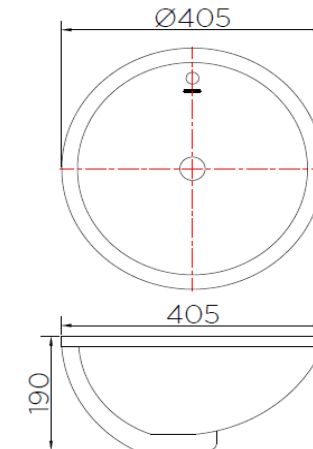

## Item name

Under counter wash basin  
(with overflow)  
Size Width 405 x Long 405 x High 190 mm.

## Product Descriptions

Wash basin : Under counter  
Size : 405x405x190 mm.  
Over flow : Available with over flow

## Item number

ECW-01-400F-11

Dimension	Dimension pack.	Unit
405x405x190	420x440x205	mm
Net Weight	Gross Weight	Unit
5.1	5.8	kg
Packing type	Packing unit	UOM
Brown box	1Pc/Carton	Pc
SKU Barcode		
885 1674 65020 4		