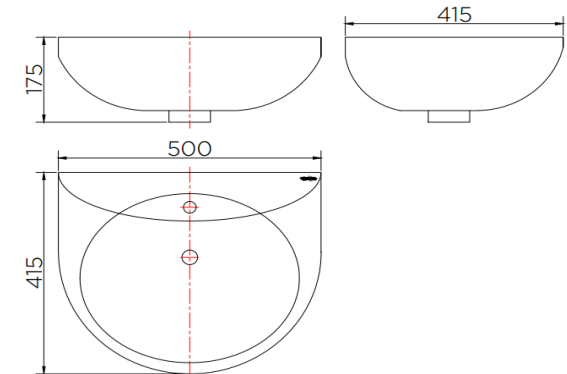

## Item name

Wall hung wash basin  
(with overflow)  
Size Width 500 x Long 415 x High 175 mm.

## Product Descriptions

Wash basin : Wall Hung  
Size : 500x415x175 mm.  
Over flow : Available with over flow  
Standard faucethole : Standard 1 center

## Item number

ECW-03-121F-11

Dimension	Dimension pack.	Unit
500x415x175	520x430x190	mm
Net Weight	Gross Weight	Unit
9.5	10.3	kg
Packing type	Packing unit	UOM
Brown box	1Pc/Carton	Pc
SKU Barcode		
885 1674 65025 9		