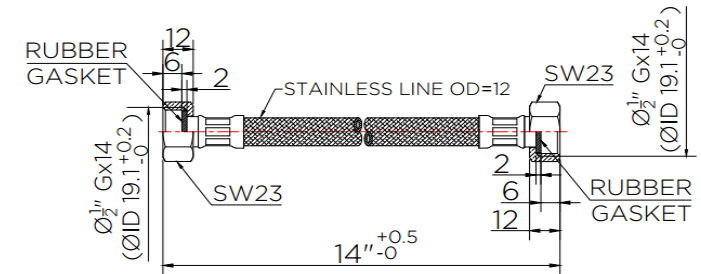

SPECIFICATION SHEET

ชื่อสินค้า

สายน้ำดีสแตนเลสแบบถัก ยาว 14 นิ้ว

แบรนด์

กะรัต ฟอเซท

วัสดุ

สายน้ำดี : สแตนเลสสตีล 304

สี

สายน้ำดี : สแตนเลสสตีลสีดำน

ลักษณะสินค้า

สายน้ำดี : ยาว 14 นิ้ว

ฟังก์ชัน : 1 ฟังก์ชัน

อัตราการไหล : -.- ลิตร/นาที

สินค้าในชุดประกอบด้วย

สายน้ำดีสแตนเลสถัก ยาว 14 นิ้ว

อุปกรณ์ติดตั้ง

Item name

Stainless inlet Hose 14"

Brand

Karat faucet

Materials

Inlet Hose : Stainless Steel 304

Finish

Inlet Hose : Stainless Steel Matt

Product Descriptions

Inlet Hose : Long 14"

Function : One Function

Flow rate : -.- Litres/min

Consist of

Inlet Hose 14"

Fixing materials

Item number

KA-01-500-14-WH

Dimension	Dimension pack.	Unit
23x355x23	65x450x23	mm
Net Weight	Gross Weight	Unit
0.09	0.09	kg
Packing type	Packing unit	UOM
Transparent plastic pack	1Pc/Cartron	Pc
SKU Barcode		
885 1674 10639 8		

Karat
FAUCET
The moment of happiness

Call **สอบถาม สอบถาม**
Call Center 08 0555 8555

บริษัท กะรัต ฟอเซท จำกัด
888/157-159 ชั้น 15 อาคารมหาทุนพลาซ่า
ถนนเพลินจิต แขวงลุมพินี เขตปทุมวัน กรุงเทพฯ 10330
โทรสาร 0 2253 6786-8, 0 2253 8062
โทรสาร 0 2255 5331-2
<http://www.karatfaucet.com>
E-mail : support@karatfaucet.com