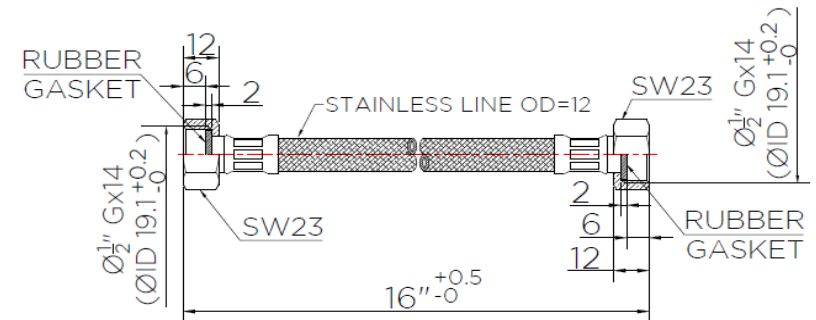

SPECIFICATION SHEET

ชื่อสินค้า

สายน้ำดีสแตนเลสแบบถัก ยาว 16 นิ้ว

แบรนด์

กะรัต ฟอเซท

วัสดุ

สายน้ำดี : สแตนเลสสตีล 304

สี

สายน้ำดี : สแตนเลสสตีลสีดำน

ลักษณะสินค้า

สายน้ำดี : แบบถัก ยาว 16 นิ้ว

ฟังก์ชัน : 1 ฟังก์ชัน

อัตราการไหล : -.- ลิตร/นาที

สินค้าในชุดประกอบด้วย

สายน้ำดีสแตนเลสแบบถัก

อุปกรณ์ติดตั้ง

Item name

Stainless Inlet Hose 16"

Brand

Karat Faucet

Materials

Inlet Hose : Stainless Steel 304

Finish

Inlet Hose : Stainless Steel Matt

Product Descriptions

Inlet Hose : Stainless Inlet Hose 16"

Function : One Function

Flow rate : -.- Litres/min

Consist of

Stainless Inlet Hose 16"

Fixing materials

Item number

KA-01-500-16-WH

Dimension	Dimension pack.	Unit
26x40.6x23	65x500x23	mm
Net Weight	Gross Weight	Unit
0.099	0.099	kg
Packing type	Packing unit	UOM
Plastic Bag	--Pcs/Cartron	Pc
SKU Barcode		
885 1674 10640 4		

Karat
FAUCET
The moment of happiness

Call **สอบถาม สอบถาม**
Call Center 08 0555 8555

บริษัท กะรัต ฟอเซท จำกัด
888/157-159 ชั้น 15 อาคารมหาทุนพลาซ่า
ถนนเพลินจิต แขวงลุมพินี เขตปทุมวัน กรุงเทพฯ 10330
โทรสาร 0 2253 6786-8, 0 2253 8062
โทรสาร 0 2255 5331-2
<http://www.karatfaucet.com>
E-mail : support@karatfaucet.com

Update: 13/11/2019