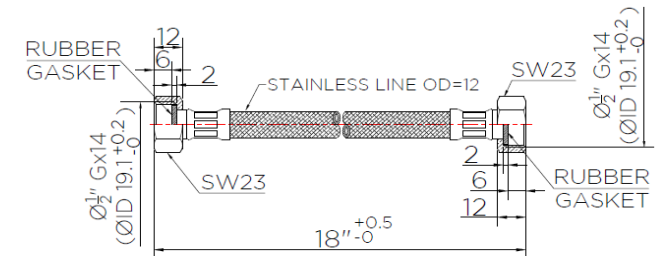

SPECIFICATION SHEET

ชื่อสินค้า

สายน้ำดีสแตนเลสแบบถัก ยาว 18 นิ้ว

แบรนด์

กะรัต ฟอเซท

วัสดุ

สายน้ำดี : สแตนเลส 304

สี

สายน้ำดี : สแตนเลส

ลักษณะสินค้า

สายน้ำดี : แบบถัก ยาว 18 นิ้ว

ฟังก์ชัน : 1 ฟังก์ชัน

อัตราการไหล : -.- ลิตร/นาที

สินค้าในชุดประกอบด้วย

สายน้ำดีสแตนเลสแบบถัก

อุปกรณ์ติดตั้ง

Item name

Stainless Inlet Hose 18"

Brand

Karat Faucet

Materials

Inlet Hose : Stainless SUS304

Finish

Inlet Hose : Stainless finish

Product Descriptions

Inlet Hose : Stainless Inlet Hose 18"

Function : One Function

Flow rate : -.- Litres/min

Consist of

Stainless Inlet Hose 18"

Fixing materials

Item number

KA-01-500-18-WH

Dimension	Dimension pack.	Unit
457x26x23	550x65x23	mm
Net Weight	Gross Weight	Unit
0.1	0.1	kg
Packing type	Packing unit	UOM
Plastic Bag	--Pcs/Carton	Pc
SKU Barcode		
885 1674 10641 1		

Karat
FAUCET
The moment of happiness

Call **สอบถาม สอบถาม**
Call Center 08 0555 8555

บริษัท กะรัต ฟอเซท จำกัด
888/157-159 ชั้น 15 อาคารมหาคุณพลาซ่า
ถนนเพลินจิต แขวงลุมพินี เขตปทุมวัน กรุงเทพฯ 10330
โทรสาร 0 2253 6786-8, 0 2253 8062
โทรสาร 0 2255 5331-2
<http://www.karatfaucet.com>
E-mail : support@karatfaucet.com

Update: 13/11/2019