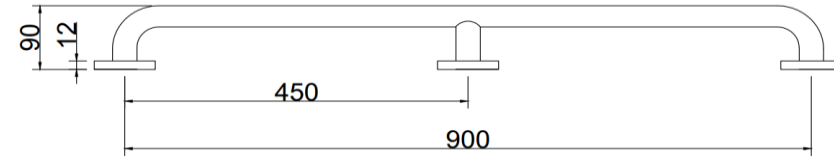

SPECIFICATION SHEET

ชื่อสินค้า

ราวทรงตัว ความยาว 90 ซม. Ø32 มม.
(สแตนเลส 304)

Item name

Handrail 90 cm. Ø32 mm. Stainless (SUS 304)

Item number

KB-12-831-ST90

แบรนด์

กะรัต ฟอเซท

Brand

Karat faucet

วัสดุ

ราวทรงตัว : สแตนเลส 304

Materials

Handrail : Stainless steel 304

สี

ราวทรงตัว : ด่าน

Finish

Handrail : Brush

ลักษณะสินค้า

ราวทรงตัว : รับน้ำหนักได้ 150 กก.

Product Descriptions

Handrail : can handle weight up to 150 KG.

สินค้าในชุดประกอบด้วย

ราวทรงตัว
อุปกรณ์การติดตั้ง

Consist of

Handrail
Fixing materials

Dimension	Dimension pack.	Unit
976x80x76	125x1040x105	mm
Net Weight	Gross Weight	Unit
1.10	1.48	kg
Packing type	Packing unit	UOM
Brown box	9Pc/Carton	Pc
SKU Barcode		
885 1674 54066 6		

Karat
FAUCET
The moment of happiness

สอบถาม เสนอแนะ
Call Center 08 0555 8555

บริษัท กะรัต ฟอเซท จำกัด

888/157-159 ชั้น 15 อาคารมหาพลาซ่า
ถนนเพลินจิต แขวงลุมพินี เขตปทุมวัน กรุงเทพฯ 10330
โทรศัพท์ 0 2253 6786-8, 0 2253 8062
โทรสาร 0 2255 5331-2
<http://www.karatfaucet.com>
E-mail : support@karatfaucet.com