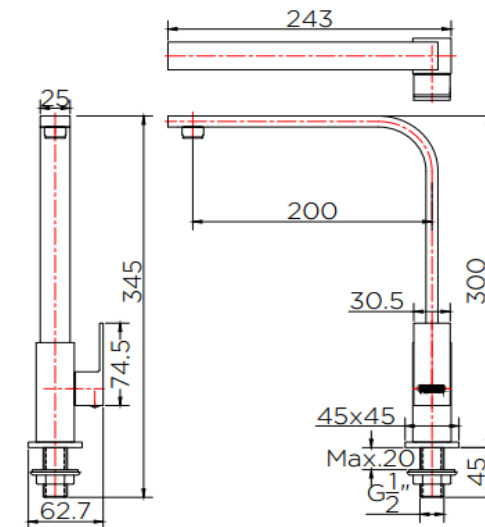

Flow rate faucet : 5.8 Liters/min @1 Bar

Consist of

Sink cold faucet

Fixing material

Recommendation'

Inlet hose 16" (KA-01-500-16-WH)

Stop valve (KA-21-411-50)

Item number

KF-25-917-50

Dimension	Dimension pack.	Unit
63x243x300	260x440x57	mm
Net Weight	Gross Weight	Unit
0.80	1.10	kg
Packing type	Packing unit	UOM
Brown box	5Pc/Carton	Pc
SKU Barcode		
885 1674 54050 5		

Karat
FAUCET
The moment of happiness