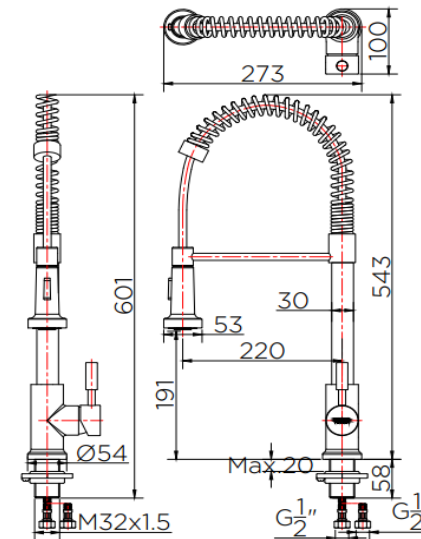

Finish

Faucet : Brush

Product Descriptions

Sink mixer faucet : Single lever faucet
2 Function usable : Normal and Spray
Manimum presure : 1 Bar
Flow rate faucet : 3.5 Liters/min @1 Bar

Consist of

Sink mixer faucet
Fixing material

Recommendation'

Inlet hose 16" (KA-01-500-16-WH)
Stop valve (KA-21-411-50)

Item number

KF-31-916-63

Dimension	Dimension pack.	Unit
100x273x543	295x575x70	mm
Net Weight	Gross Weight	Unit
2.40	2.80	kg
Packing type	Packing unit	UOM
Brown box	6Pc/Carton	Pc
SKU Barcode		
885 1674 54130 4		