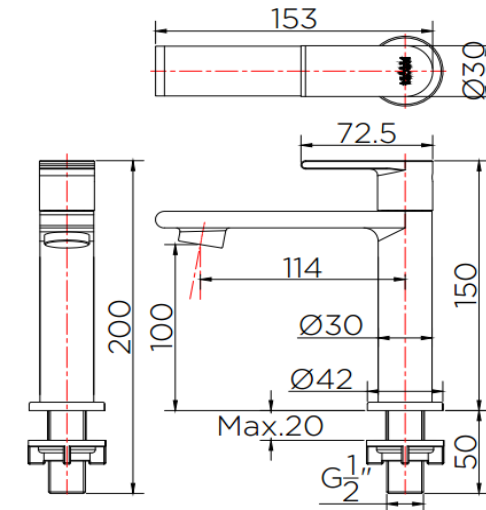

## Consist of

Basin Cold Faucet  
Fixing material

## Reccommendation'

Inlet hose 16" (KA-01-500-16-WH)  
Stop valve (KA-21-411-50)

Dimension	Dimension pack.	Unit
42x158x150	157x232x67	mm
Net Weight	Gross Weight	Unit
0.53	0.62	kg
Packing type	Packing unit	UOM
Brown box	20Pc/Cartron	Pc
SKU Barcode		
885 1674 54125 0		