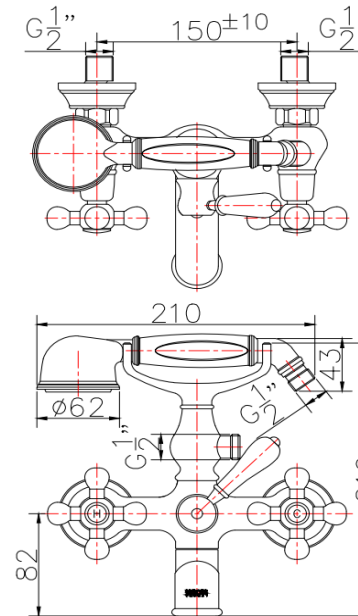

SPECIFICATION SHEET

ชื่อสินค้า

ก๊อกผสมอ่างอาบน้ำแบบติดผนังพร้อมชุดฝักบัวสายอ่อนปรับน้ำ 1 ระดับ (สีโรสโกลด์)

แบรนด์

กะรัต ฟอเซท

วัสดุ

ก๊อกน้ำ : ทองเหลือง
ฝักบัว : ทองเหลือง

สี

ก๊อกน้ำ : สีโรสโกลด์
ฝักบัว : สีโรสโกลด์

ลักษณะสินค้า

ก๊อกผสมอ่างอาบน้ำ : แบบมือหมุนคู่
ฟังก์ชัน : 2 ฟังก์ชัน
ระดับแรงดันน้ำ : ขั้นต่ำ 1 บาร์
อัตราการไหลก๊อกน้ำ : 7.6 ลิตร/นาที @1 บาร์
อัตราการไหลฝักบัว : 7.4 ลิตร/นาที @1 บาร์

สินค้าในชุดประกอบด้วย

ก๊อกผสมอ่างอาบน้ำ
ชุดฝักบัว
ชุดสลับทางน้ำ
อุปกรณ์ติดตั้ง

แนะนำให้กับ

-

Item name

Wall Mounted Bath Shower Mixer Faucet with Hand Shower Set (Rose Gold)

Brand

Karat faucet

Materials

Faucet : Brass
Hand Shower : Brass

Finish

Faucet : Rose Gold finish
Hand Shower : Rose Gold finish

Product Descriptions

Wall Mount Bath Mixer Faucet : Double knob faucet
Function : 2 Functions
Manimum presure : 1 Bar
Flow rate faucet : 7.6 Liters/min @1 Bar
Flow rate hand shower : 7.4 Liters/min @1 Bar

Consist of

Wall Mounted Bath Mixer Faucet
Hand Shower set
Diverter
Fixing materials

Reccommendation'

-

Item number

KF-73-721-53

Dimension	Dimension pack.	Unit
235x165x225	235x165x225	mm
Net Weight	Gross Weight	Unit
2.66	3.02	kg
Packing type	Packing unit	UOM
White Box	6Pcs/Cartron	Pc
SKU Barcode		
885 1674 54254 7		

Karat
FAUCET
The moment of happiness

สอบถาม เสนอแนะ
Call Center 06 0555 8555

บริษัท กะรัต ฟอเซท จำกัด

888/157-159 ชั้น 15 อาคารมหาทุนพลาซ่า
ถนนเพลินจิต แขวงลุมพินี เขตปทุมวัน กรุงเทพฯ 10330
โทรศัพท์ 0 2253 6786-8, 0 2253 8062
โทรสาร 0 2255 5331-2
<http://www.karatfaucet.com>
E-mail : support@karatfaucet.com