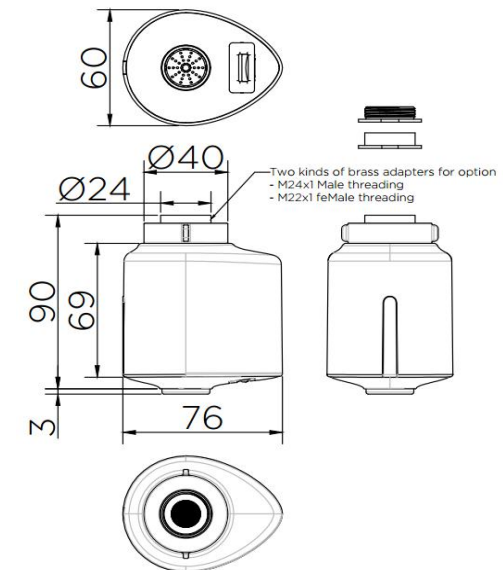

Sensor Distance : 10±2cm

Washing period : 180 second

Flow rate faucet : 3.5 Liters/min @1bar

Consist of

Faucet Aerator For Sink Faucet or Basin Faucet

Fixing materials

Item number

KP-01-555-11

Dimension	Dimension pack.	Unit
76x60x90	113x163x77	mm
Net Weight	Gross Weight	Unit
0.23	0.27	kg
Packing type	Packing unit	UOM
Color box	ม.ค.-44	Pc
SKU Barcode		
885 1674 54274 5		

Karat
FAUCET
The moment of happiness