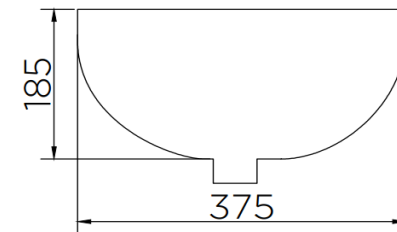

Item name

Wall hung wash basin
(with overflow)
Size Width 410 x Long 375 x High 185 mm.

Brand

Esther

Materials

Body : Ceramic

Finish

Coating surface : White coating

Product Descriptions

Wash basin : Wall Hung
Size : 415x375x18 mm.
Over flow : Available with over flow
Standard faucethole : Standard 1 center

Consist of

Wash basin
Fixing material

Recommendation

Faucet : Karat faucet
Waste basin drain : BAD5-50 or equivalent
P-Trap : BAT2S-50 or equivalent
Stop valve : KA-01-472-50 or equivalent
Inlet hose : KA-01-500-16-WH or equivalent

Item number

ECW-01-101F-11

Dimension	Dimension pack.	Unit
415x375x185	420x390x200	mm
Net Weight	Gross Weight	Unit
13	15	kg
Packing type	Packing unit	UOM
Carton box	1Pc/Carton	Pc
SKU Barcode		
885 1674 65150 8		