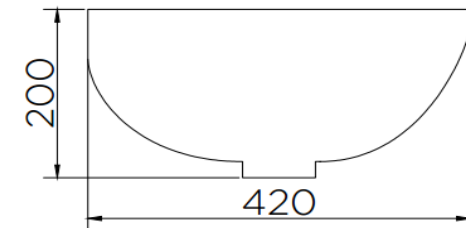

SPECIFICATION SHEET

ชื่อสินค้า

อ่างล้างหน้าทรงวงรีแบบแขวนผนัง
(มีรูน้ำล้น)
ขนาดกว้าง 510 x ยาว 420 x สูง 200 มม.

แบรนด์

เอสเธอร์

วัสดุ

อ่างล้างหน้า : เซรามิก

สี

ชนิดผิวเคลือบ : ผิวเคลือบสีขาว

ลักษณะสินค้า

อ่างล้างหน้า : แบบแขวนผนัง
ขนาด : 510x420x200 มม.
รูน้ำล้น : มีรูน้ำล้น
มาตรฐานรูก๊อก : 1 รูก๊อก

สินค้าในชุดประกอบด้วย

อ่างล้างหน้า
อุปกรณ์ติดตั้ง

แนะนำใช้กับ

ก๊อกน้ำ : ก๊อกน้ำกระด ฟอเซท
สะดืออ่าง : BAD5-50 หรือเทียบเท่า
ท่อน้ำทิ้ง : BAT2S-50 หรือเทียบเท่า
สตอปวาล์ว : KA-01-472-50 หรือเทียบเท่า
สายน้ำดี : KA-01-500-16-WH หรือ
เทียบเท่า

Item name

Wall hung wash basin
(with overflow)
Size Width 510 x Long 420 x High 200 mm.

Brand

Esther

Materials

Body : Ceramic

Finish

Coating surface : White coating

Product Descriptions

Wash basin : Wall Hung
Size : 510x420x200 mm.
Over flow : Available with over flow
Standard faucethole : Standard 1 center

Consist of

Wash basin
Fixing material

Recommendation

Faucet : Karat faucet
Waste basin drain : BAD5-50 or equivalent
P-Trap : BAT2S-50 or equivalent
Stop valve : KA-01-472-50 or equivalent
Inlet hose : KA-01-500-16-WH or equivalent

Item number

ECW-01-121F-11

Dimension	Dimension pack.	Unit
510x420x200	520x440x210	mm
Net Weight	Gross Weight	Unit
15	17	kg
Packing type	Packing unit	UOM
Carton Box	1Pc/Carton	Pc
SKU Barcode		
885 1674 65151 5		

Karat
FAUCET
The moment of happiness

สอบถาม เสนอแนะ
Call Center 08 0555 8555

บริษัท กระด ฟอเซท จำกัด
888/157-159 ชั้น 15 อาคารมหาทุนพลาซ่า
ถนนเพลินจิต แขวงลุมพินี เขตปทุมวัน กรุงเทพฯ 10330
โทรศัพท์ 0 2253 6786-8, 0 2253 8062
โทรสาร 0 2255 5331-2
<http://www.karatfaucet.com>
E-mail : support@karatfaucet.com