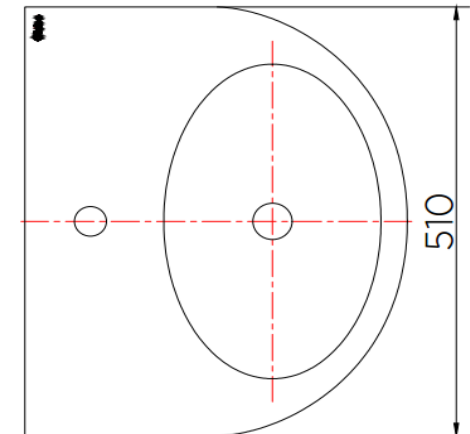

SPECIFICATION SHEET

ชื่อสินค้า

อ่างล้างหน้าทรงวงรีแบบแขวนผนัง
(มีรูน้ำล้น)
ขนาดกว้าง 510 x ยาว 420 x สูง 200 มม.

แบรนด์

เอสเธอร์

วัสดุ

อ่างล้างหน้า : เซรามิก

สี

ชนิดผิวเคลือบ : ผิวเคลือบสีขาว

ลักษณะสินค้า

อ่างล้างหน้า : แบบแขวนผนัง
ขนาด : 510x420x200 มม.
รูน้ำล้น : มีรูน้ำล้น
มาตรฐานรูก๊อก : 1 รูก๊อก

สินค้าในชุดประกอบด้วย

อ่างล้างหน้า
อุปกรณ์ติดตั้ง

แนะนำใช้กับ

ก๊อกน้ำ : ก๊อกน้ำกระด ฟอเซท
สะดืออ่าง : BAD5-50 หรือเทียบเท่า
ท่อน้ำทิ้ง : BAT2S-50 หรือเทียบเท่า
สตอปวาล์ว : KA-01-472-50 หรือเทียบเท่า
สายน้ำดี : KA-01-500-16-WH หรือ
เทียบเท่า

Item name

Wall hung wash basin
(with overflow)
Size Width 510 x Long 420 x High 200 mm.

Brand

Esther

Materials

Body : Ceramic

Finish

Coating surface : White coating

Product Descriptions

Wash basin : Wall Hung
Size : 510x420x200 mm.
Over flow : Available with over flow
Standard faucethole : Standard 1 center

Consist of

Wash basin
Fixing material

Recommendation

Faucet : Karat faucet
Waste basin drain : BAD5-50 or equivalent
P-Trap : BAT2S-50 or equivalent
Stop valve : KA-01-472-50 or equivalent
Inlet hose : KA-01-500-16-WH or equivalent

Item number

ECW-01-121F-11

Dimension	Dimension pack.	Unit
510x420x200	520x440x210	mm
Net Weight	Gross Weight	Unit
15	17	kg
Packing type	Packing unit	UOM
Carton Box	1Pc/Carton	Pc
SKU Barcode		
885 1674 65151 5		

Karat
FAUCET
The moment of happiness

สอบถาม เสนอแนะ
Call Center 08 0555 8555

บริษัท กระด ฟอเซท จำกัด
888/157-159 ชั้น 15 อาคารมหาทุนพลาซ่า
ถนนเพลินจิต แขวงลุมพินี เขตปทุมวัน กรุงเทพฯ 10330
โทรศัพท์ 0 2253 6786-8, 0 2253 8062
โทรสาร 0 2255 5331-2
<http://www.karatfaucet.com>
E-mail : support@karatfaucet.com