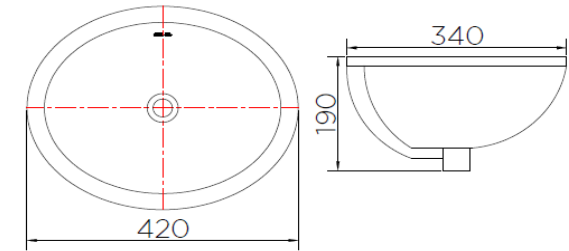

SPECIFICATION SHEET

ชื่อสินค้า

อ่างล้างหน้าทรงวงรีแบบฝังใต้เคาน์เตอร์
(ไม่มีรูน้ำล้น)
ขนาดกว้าง 420 x ยาว 340 x สูง 190 มม.

แบรนด์

เอสเธอร์

วัสดุ

อ่างล้างหน้า : เซรามิก

สี

ชนิดผิวเคลือบ : ผิวเคลือบสีขาว

ลักษณะสินค้า

อ่างล้างหน้า : แบบฝังใต้เคาน์เตอร์
ขนาด : 420x340x190 มม.
รูน้ำล้น : มีรูน้ำล้น

สินค้าในชุดประกอบด้วย

อ่างล้างหน้า
อุปกรณ์ติดตั้ง

แนะนำใช้กับ

ก๊อกน้ำ : ก๊อกน้ำกระด ฟอเซท
สะดืออ่าง : BAD5-50 หรือเทียบเท่า
ท่อน้ำทิ้ง : BAT2S-50 หรือเทียบเท่า
สตอปวาล์ว : KA-01-472-50 หรือเทียบเท่า
สายน้ำดี : KA-01-500-16-WH หรือ
เทียบเท่า

Item name

Under Counter Wash basin
(without overflow)
size Width 420 x Long 340 x High 190 mm.

Brand

Esther

Materials

Body : Ceramic

Finish

Coating surface : White coating

Product Descriptions

Wash basin : Under Counter
Size : 420x340x190 mm.
Over flow : Available with over flow

Consist of

Wash basin
Fixing material

Recommendation

Faucet : Karat faucet
Waste basin drain : BAD5-50 or equivalent
P-Trap : BAT2S-50 or equivalent
Stop valve : KA-01-472-50 or equivalent
Inlet hose : KA-01-500-16-WH or equivalent

Item number

ECW-01-420-11

Update: 17/09/2019

Dimension	Dimension pack.	Unit
420x340x190	360x445x200	mm
Net Weight	Gross Weight	Unit
4.6	5.3	kg
Packing type	Packing unit	UOM
Brown box	1Pc/Carton	Pc
SKU Barcode		
885 1674 65006 8		

Karat
FAUCET
The moment of happiness

สอบถาม เสนอแนะ
Call Center 08 0555 8555

บริษัท กระด ฟอเซท จำกัด

888/157-159 ชั้น 15 อาคารมหาจุฬาลงกรณ
ถนนเพชรบุรี แขวงลุมพินี เขตปทุมวัน กรุงเทพฯ 10330
โทรศัพท์ 0 2253 6786-8, 0 2253 8062
โทรสาร 0 2255 5331-2
http://www.karatfaucet.com
E-mail : support@karatfaucet.com