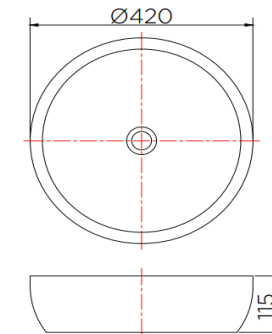

## Item name

Counter top wash basin  
(without over flow)  
size Width 420 x Long 420 x High 115 mm.

## Product Descriptions

Wash basin : Counter top  
Size : 420x420x115 mm.  
Over flow : Unavailable

## Item number

ECW-02-200-11

Dimension	Dimension pack.	Unit
420x420x115	430x430x190	mm
Net Weight	Gross Weight	Unit
8	9	kg
Packing type	Packing unit	UOM
Brown box	1Pc/Carton	Pc
SKU Barcode		
885 1674 65015 0		