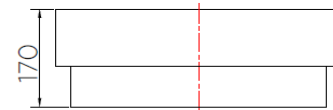

Item name

Half counter wash basin
(With overflow)
size Width 460 x Long 460 x High 200 mm.

Brand

Esther

Materials

Body : Ceramic

Finish

Coating surface : White coating

Product Descriptions

Wash basin : Half counter
Size : 460x160x200 mm.
Over flow : Available with overflow

Consist of

Wash basin
Fixing material

Recommendation

Faucet : Karat faucet
Waste basin drain : BAD5-50 or equivalent
P-Trap : BAT2S-50 or equivalent
Stop valve : KA-01-472-50 or equivalent
Inlet hose : KA-01-500-16-WH or equivalent

Item number

ECW-05-500F-11

Update: 30/09/2019

Dimension	Dimension pack.	Unit
460x460x200	480x480x215	mm
Net Weight	Gross Weight	Unit
7	9.5	kg
Packing type	Packing unit	UOM
Brown box	1Pc/Carton	Pc
SKU Barcode		
885 1674 65031 0		