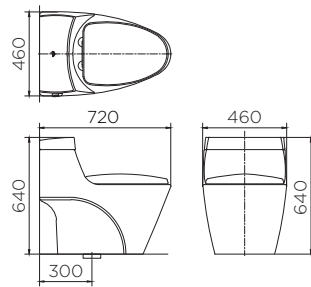

ECT-05-122S-11
สุขภัณฑ์แบบชิ้นเดียว

1. นั่งสบายด้วยโถสุขภัณฑ์แบบหน้ายาว
   - ดีไซน์หม้อน้ำแบบทันสมัย พร้อมก้านกดชำระด้านข้าง
   - ระบบชำระล้างแบบไฮโฟนิคเจท
   - ระบบฟลิชเดียว 6L
   - ท่อน้ำทิ้งแบบลงพื้นช่วยลดการเกิดกลิ่นและสะดวกในการติดตั้ง
2. **One piece toilet**
3. Comfortable sitting experience with special bowl length
   - Modern design flush tank with side flush lever
   - Siphonic jet flushing system
   - Single flush system 6L
   - S-trap waste fittings prevents from stink and easy to install.
4. ราคาปกติ 15,580.-