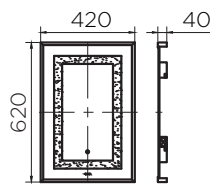

- Square shape LED mirror size H62xW42xD4 cm
- Dimmable light
- Glass thickness 5mm.
- Material: Aluminium, glass
- Input voltage: AC220-240V , 50-60 Hz
- 3 light tones touch switchable:
Warm white (3500K),
Cool white (6500K),
Day light (4000K)
- LED life span upto 30,000 hours
- IP44 protection from dust and moisture proof
- Easy installation and set up
- Corrosion resistance from aluminium housing
- 1 year warranty