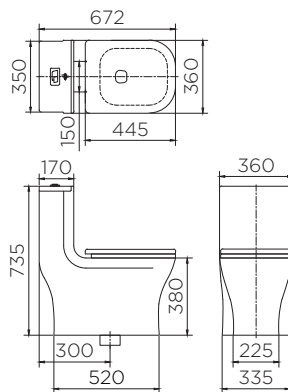

One piece toilet

- Comfortable sitting experience with special bowl length
 - Modern design flush tank with top flush button
 - Siphonic jet flushing system
 - Dual flush system 3L/6L
 - S-trap waste fitting prevents from stink and easy to install
- ราคาปกติ 10,490.-