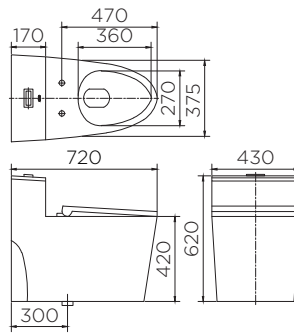

ECT-02-121D-11
สุขภัณฑ์ชนิดเดียวสีขาว

- นั่งสบายด้วยโถสุขภัณฑ์ที่แบบหน้ายาว
- ดีไซน์หม้อน้ำแบบทันสมัย พร้อมปุ่มกดชำระด้านบน
- ระบบชำระล้างแบบไซฟอนิกเจก
- ระบบฟลัชคู่ 3L/6L
- ถอน้ำทิ้งแบบลงพื้นช่วยลดการเกิดกลิ่นและสะดวกในการติดตั้ง

One piece toilet

1. Comfortable sitting experience with special bowl length
   - Modern design flush tank with top flush button
   - Siphonic jet flushing system
   - Dual flush system 3L/6L
   - S-trap waste fitting prevents from stink and easy to install
2. ราคาปกติ 10,490.-