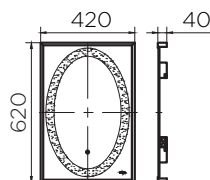

EM-02-402-50

กระจกเงา LED ระบบสัมผัส ปรับได้ 3 สี

- ขนาด(กxยxล) 420x620x40มม.
- **LED Mirror 3 light tones touch switchable**
- Size(WxLxD) 420x620x40mm-
- ราคาปกติ 4,910.-

หมายเหตุ : กระจกไฟ LED สามารถสั่งผลิตขนาดพิเศษตามความต้องการได้เช่นกัน รบกวนติดต่อผู้แทนขายเพื่อขอใบเสนอราคา
Remark : The customized sizes of LED mirror are also available, please check with the sales executive for quotation.