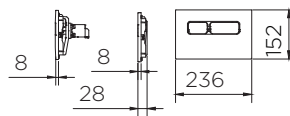

Actuator plate
แป้นกด