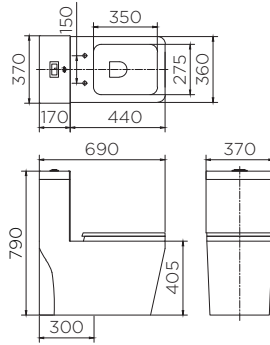

Toilet

ECT-03-111D-11

สุขภัณฑ์แบบชิ้นเดียว

- นั่งสบายด้วยโถสุขภัณฑ์แบบหน้ายาว
- ดีไซน์หมอน้ำแบบทันสมัย พร้อมปุ่มกดชำระด้านบน
- ระบบชำระล้างแบบไฮโฟนิคเจก
- ระบบฟลัชคู่ 3L/6L
- กอน้ำทิ้งแบบลงพื้นช่วยลดการเกิดกลิ่นและสะดวกในการติดตั้ง

One piece toilet

- Comfortable sitting experience with special bowl length
- Modern design flush tank with top flush button
- Siphonic jet flushing system
- Dual flush system 3L/6L
- S-trap waste fittings prevents from stink and easy to install.

ราคาปกติ 12,950.-