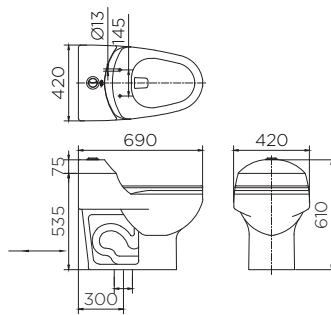

ECT-02-111D-11

สุขภัณฑ์แบบชิ้นเดียว

- นั่งสบายด้วยโถสุขภัณฑ์แบบหน้ายาว
- ดีไซน์หมอน้ำแบบทันสมัย พร้อมปุ่มกดชำระด้านบน
- ระบบชำระล้างแบบไฮโฟนิคเจก
- ระบบฟลัชคู่ 3L/6L
- กอน้ำทิ้งแบบลงพื้นช่วยลดการเกิดกลิ่นและสะดวกในการติดตั้ง

One piece toilet

- Comfortable sitting experience with special bowl length
- Modern design flush tank with top flush button
- Siphonic jet flushing system
- Dual flush system 3L/6L
- S-trap waste fittings prevents from stink and easy to install.

ราคาปกติ 9,850.-