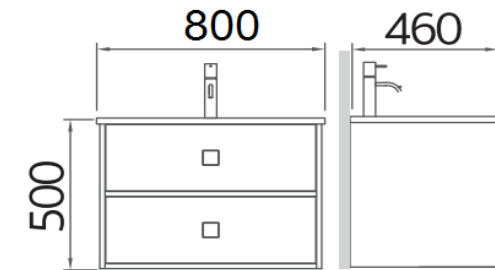

## Selling point

Hanging cabinet with storage slot  
Convenient and easy for installation

## Item number

EWB-02-002-02

Dimension	Dimension pack.	Unit
800x500x460	880x565x545	mm
Net Weight	Gross Weight	Unit
40	48	kg
Packing type	Packing unit	UOM
Brown box	1	Pc
SKU Barcode		
885 1674 65043 3		