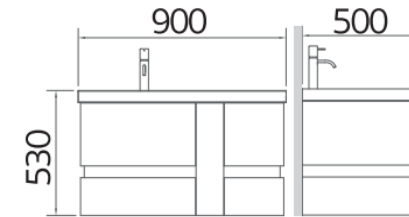

Wash basin with hanging cabinet
size (WxLxH) 900x500x530 mm

Brand

Esther

Materials

Cabinet : MFC
Wash Basin : Acrylic

Finish

Cabinet : Wood
Wash Basin : White

Product Descriptions

Set up : Hanging wall

Selling point

Hanging cabinet with storage slot
Convenient and easy for installation

Consist of

Cabinet
Wash basin
Fixing materials

Item number

EWB-02-512-02

Dimension	Dimension pack.	Unit
900x530x500	970x575x570	mm
Net Weight	Gross Weight	Unit
47	56	kg
Packing type	Packing unit	UOM
Brown box	1	Pc
SKU Barcode		
885 1674 65055 9		