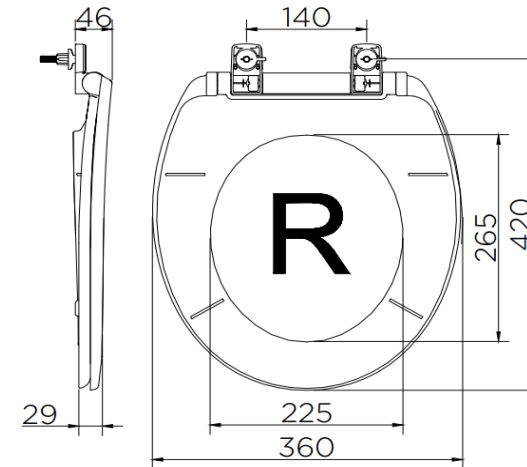

## Product Descriptions

Round Bowl Toilet Seat  
Soft Close Function

## Item number

ECP-01-301-11

Dimension	Dimension pack.	Unit
360x420x29	345x445x52	mm
Net Weight	Gross Weight	Unit
0.85	1.1	kg
Packing type	Packing unit	UOM
Colour box	5 pcs/ carton	Pc
SKU Barcode		
885 1674 65098 3		