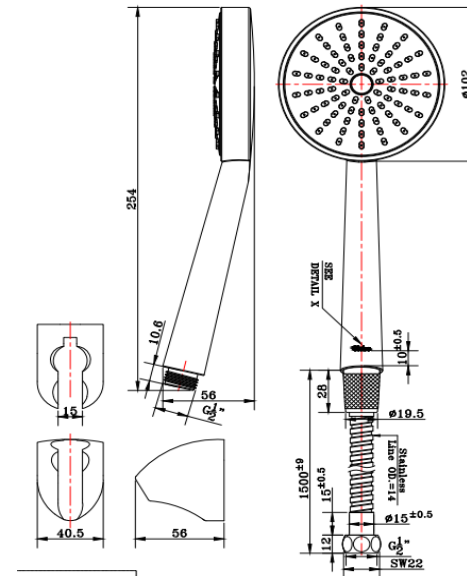

## Item name

Hand Shower Set (1 function) Chrome Ø 10 cm.

## Consist of

Hand Shower set with Hose  
Fixing material

## Recommendation'

Wall mounted Faucet GF-26-470-50

Dimension	Dimension pack.	Unit
102x70x264	220x340x57	mm
Net Weight	Gross Weight	Unit
0.44	0.47	kg
Packing type	Packing unit	UOM
Slide pack	20Pcs/Cartron	Pc
SKU Barcode		
885 1674 20717 0		