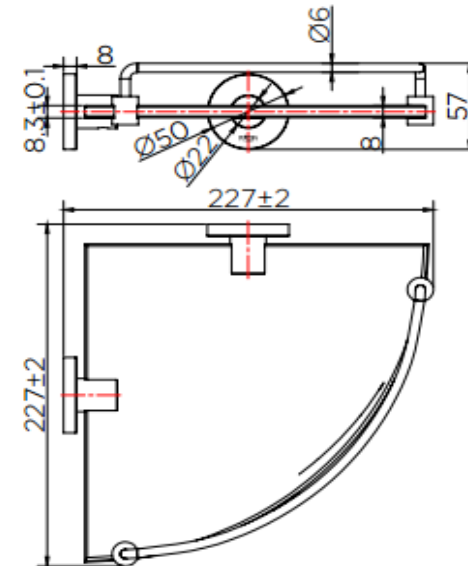

## Item number

KB-11-742-50

Dimension	Dimension pack.	Unit
227x227x57	233x75x233	mm
Net Weight	Gross Weight	Unit
1.60	1.8	kg
Packing type	Packing unit	UOM
Colour Box	10 pcs/carton	Pc
SKU Barcode		
885 1674 54311 7		