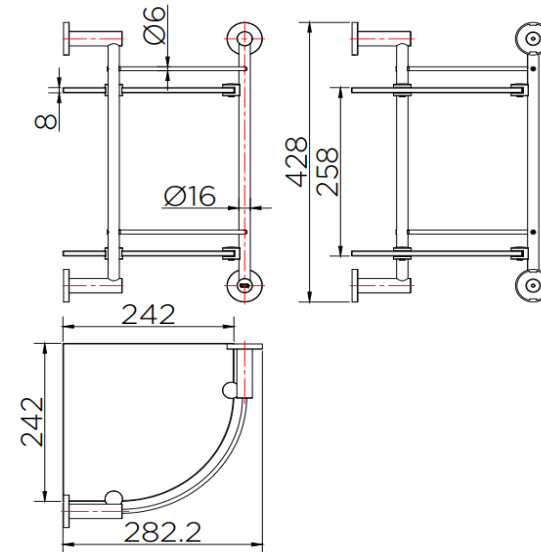

## Item number

KB-11-746-50

Dimension	Dimension pack.	Unit
242x242x428	265x1005x450	mm
Net Weight	Gross Weight	Unit
3.73	4	kg
Packing type	Packing unit	UOM
Colour Box	6 pcs/carton	Pc
SKU Barcode		
885 1674 54312 4		