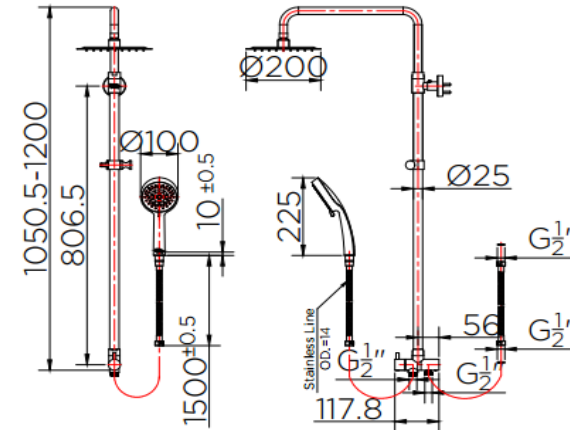

SPECIFICATION SHEET

ชื่อสินค้า

ชุดฝักบัว Rain Shower พร้อมที่สลับทางน้ำ (Diverter) และฝักบัวสายอ่อน ปรับน้ำ 5 ระดับ และสายต่อเข้าก๊อก

แบรนด์

กะรัต ฟอเซท

วัสดุ

ฝักบัวก้านแข็ง : สแตนเลส 304
ท่อลอย : สแตนเลส 304
ฝักบัวสายอ่อน : พลาสติก ABS
ที่สลับทางน้ำ : สแตนเลส 304

สี

ฝักบัวก้านแข็ง : สีดำน
ท่อลอย : สีดำน
ฝักบัวสายอ่อน : สีนิกเกิ้ล
ที่สลับทางน้ำ : สีดำน

ลักษณะสินค้า

ฝักบัว : ปรับน้ำ 5 ระดับ
ฟังก์ชัน : 2 ฟังก์ชัน
ระดับแรงดันน้ำ : ขั้นต่ำ 1 บาร์
อัตราการไหลฝักบัว : 5.2 ลิตร/นาที @1 บาร์
อัตราการไหลชุด Rain shower : 7.9 ลิตร/นาที @1 บาร์

สินค้าในชุดประกอบด้วย

ชุด Rain Shower
ฝักบัวสายอ่อนพร้อมสาย
อุปกรณ์ติดตั้ง

แนะนำใช้กับ

ก๊อกเดี่ยวติดผนัง (KF-74-870-63)

Item name

Rain Shower Set with Diverter

Brand

Karat faucet

Materials

Shower Head : Stainless SUS 304
Shower Rail : Stainless SUS 304
Hand Shower set : Plastic ABS
Diverter : Stainless SUS 304

Finish

Shower Head : Stainless Steel Matt
Shower Rail : Stainless Steel Matt
Hand Shower set : Satin Nickel finish
Diverter : Stainless Steel Matt

Product Descriptions

Hand shower : adjustable 5 level
Function : 2 Functions
Manimum Presure : 1 Bar
Flow rate Hand shower : 5.2 Liters/min @1 Bar
Flow rate Rain shower : 7.9 Liters/min @1 Bar

Consist of

Rain Shower Set
Hand Shower set with Hose
Fixing material

Recommendation'

Wall Mounted Cold Water Faucet (KF-74-870-63)

Item number

KRS-032-000-63

Dimension	Dimension pack.	Unit
200x117.8x1200	145x515x1000	mm
Net Weight	Gross Weight	Unit
2.85	3.99	kg
Packing type	Packing unit	UOM
Brown box	1Pc/Carton	Pc
SKU Barcode		
885 1674 54305 6		

Karat
ENTERPRISE

สอบถาม เสนอแนะ
Call Center 08 0555 8555

บริษัท กะรัต เอ็นเตอร์ไพรส์ (ประเทศไทย) จำกัด
9/260 หมู่ที่ 5 ถนนพหลโยธิน ตำบลคลองหนึ่ง
อำเภอคลองหลวง จังหวัดปทุมธานี 12120
E-mail : support@karatfaucet.com